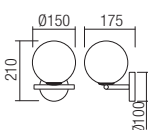

01-2640

01-2643

art. **01-2640** Brushed Bronze
art. **01-2641** Matt Black

art. **01-2642** Brushed Bronze
art. **01-2643** Matt Black

Lampholder E14
Power 1x max. 28W
Input 230V, 50Hz

CE IP20

Lampholder E14
Power 2x max. 28W
Input 230V, 50Hz