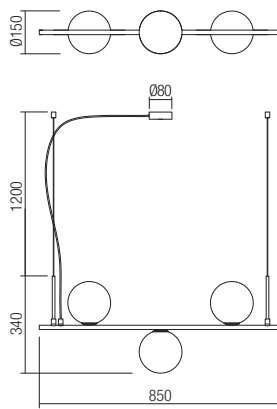

01-2640

01-2643

art. **01-2640** Brushed Bronze
art. **01-2641** Matt Black

art. **01-2642** Brushed Bronze
art. **01-2643** Matt Black

Lampholder E14
Power 1x max. 28W
Input 230V, 50Hz

CE IP20

Lampholder E14
Power 2x max. 28W
Input 230V, 50Hz

CE IP20

art. **01-1633** Brushed Bronze
art. **01-2646** Matt Black

Lampholder E27
Power 2 x max. 42W
Input 230V, 50Hz

CE IP20

art. **01-1634** Brushed Bronze
art. **01-2647** Matt Black

Lampholder E14
Power 3 x max. 28W
Input 230V, 50Hz

CE IP20

art. **01-1635** Brushed Bronze
art. **01-2648** Matt Black

Lampholder E14
Power 5 x max. 28W
Input 230V, 50Hz

CE IP20

art. **01-2649** Brushed Bronze
art. **01-2650** Matt Black

Lampholder E14
Power 1 x max. 28W
Input 230V, 50Hz