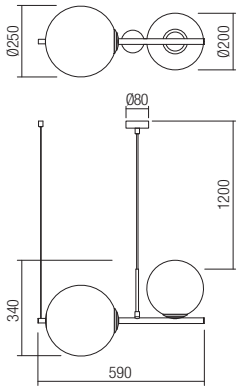

01-2640

01-2643

art. **01-2640** Brushed Bronze
art. **01-2641** Matt Black

art. **01-2642** Brushed Bronze
art. **01-2643** Matt Black

Lampholder E14
Power 1x max. 28W
Input 230V, 50Hz

CE IP20

Lampholder E14
Power 2x max. 28W
Input 230V, 50Hz

CE IP20

art. **01-1633** Brushed Bronze
art. **01-2646** Matt Black

Lampholder E27
Power 2 x max. 42W
Input 230V, 50Hz

CE IP20

art. **01-1634** Brushed Bronze
art. **01-2647** Matt Black

Lampholder E14
Power 3 x max. 28W
Input 230V, 50Hz

CE IP20

art. **01-1635** Brushed Bronze
art. **01-2648** Matt Black

Lampholder E14
Power 5 x max. 28W
Input 230V, 50Hz

CE IP20

art. **01-2649** Brushed Bronze
art. **01-2650** Matt Black

Lampholder E14
Power 1 x max. 28W
Input 230V, 50Hz