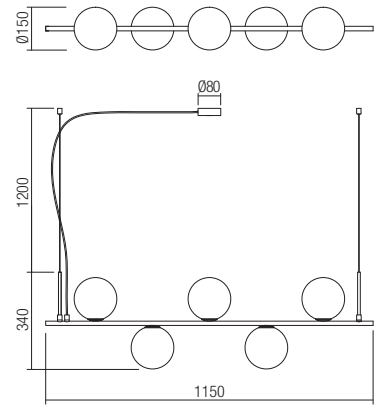

Lampholder E14
Power 5 x max. 28W
Input 230V, 50Hz

CE IP20

art. **01-2649** Brushed Bronze
art. **01-2650** Matt Black

Lampholder E14
Power 1 x max. 28W
Input 230V, 50Hz

CE IP20

art. **01-2651** Brushed Bronze
art. **01-2652** Matt Black