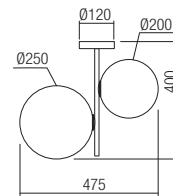

01-2640

01-2643

art. **01-2640** Brushed Bronze
art. **01-2641** Matt Black

art. **01-2642** Brushed Bronze
art. **01-2643** Matt Black

Lampholder E14
Power 1x max. 28W
Input 230V, 50Hz

CE IP20

Lampholder E14
Power 2x max. 28W
Input 230V, 50Hz

CE IP20

art. **01-1633** Brushed Bronze
art. **01-2646** Matt Black

Lampholder E27
Power 2 x max. 42W
Input 230V, 50Hz

CE IP20

art. **01-1634** Brushed Bronze
art. **01-2647** Matt Black

Lampholder E14
Power 3 x max. 28W
Input 230V, 50Hz

CE IP20

art. **01-1635** Brushed Bronze
art. **01-2648** Matt Black

Lampholder E14
Power 5 x max. 28W
Input 230V, 50Hz

CE IP20

art. **01-2649** Brushed Bronze
art. **01-2650** Matt Black

Lampholder E14
Power 1 x max. 28W
Input 230V, 50Hz

CE IP20

art. **01-2651** Brushed Bronze
art. **01-2652** Matt Black

Lampholder E27
Power 2 x max. 42W
Input 230V, 50Hz

CE IP20

art. **01-2644** Brushed Bronze
art. **01-2645** Matt Black

Lampholder E27
Power 2 x max. 42W
Input 230V, 50Hz