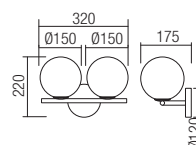

01-2640

01-2643

art. **01-2640** Brushed Bronze
art. **01-2641** Matt Black

art. **01-2642** Brushed Bronze
art. **01-2643** Matt Black

Lampholder E14
Power 1x max. 28W
Input 230V, 50Hz

CE IP20

Lampholder E14
Power 2x max. 28W
Input 230V, 50Hz

CE IP20

art. **01-1633** Brushed Bronze
art. **01-2646** Matt Black

Lampholder E27
Power 2 x max. 42W
Input 230V, 50Hz

CE IP20

art. **01-1634** Brushed Bronze
art. **01-2647** Matt Black

Lampholder E14
Power 3 x max. 28W
Input 230V, 50Hz