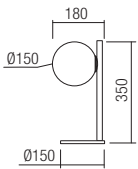

01-2640

01-2643

art. **01-2640** Brushed Bronze
art. **01-2641** Matt Black

art. **01-2642** Brushed Bronze
art. **01-2643** Matt Black

Lampholder E14
Power 1x max. 28W
Input 230V, 50Hz

CE IP20

Lampholder E14
Power 2x max. 28W
Input 230V, 50Hz

CE IP20

art. **01-1633** Brushed Bronze
art. **01-2646** Matt Black

Lampholder E27
Power 2 x max. 42W
Input 230V, 50Hz

CE IP20

art. **01-1634** Brushed Bronze
art. **01-2647** Matt Black

Lampholder E14
Power 3 x max. 28W
Input 230V, 50Hz

CE IP20

art. **01-1635** Brushed Bronze
art. **01-2648** Matt Black

Lampholder E14
Power 5 x max. 28W
Input 230V, 50Hz

CE IP20

art. **01-2649** Brushed Bronze
art. **01-2650** Matt Black

Lampholder E14
Power 1 x max. 28W
Input 230V, 50Hz