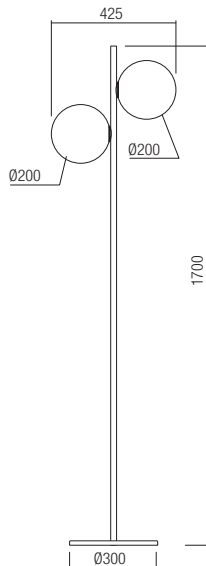

01-2640

01-2643

art. **01-2640** Brushed Bronze
art. **01-2641** Matt Black

art. **01-2642** Brushed Bronze
art. **01-2643** Matt Black

Lampholder E14
Power 1x max. 28W
Input 230V, 50Hz

CE IP20

Lampholder E14
Power 2x max. 28W
Input 230V, 50Hz

CE IP20

art. **01-1633** Brushed Bronze
art. **01-2646** Matt Black

Lampholder E27
Power 2 x max. 42W
Input 230V, 50Hz

CE IP20

art. **01-1634** Brushed Bronze
art. **01-2647** Matt Black

Lampholder E14
Power 3 x max. 28W
Input 230V, 50Hz

CE IP20

art. **01-1635** Brushed Bronze
art. **01-2648** Matt Black

Lampholder E14
Power 5 x max. 28W
Input 230V, 50Hz

CE IP20

art. **01-2649** Brushed Bronze
art. **01-2650** Matt Black

Lampholder E14
Power 1 x max. 28W
Input 230V, 50Hz

CE IP20

art. **01-2651** Brushed Bronze
art. **01-2652** Matt Black

Lampholder E27
Power 2 x max. 42W
Input 230V, 50Hz

CE IP20

art. **01-2644** Brushed Bronze
art. **01-2645** Matt Black

Lampholder E27
Power 2 x max. 42W
Input 230V, 50Hz